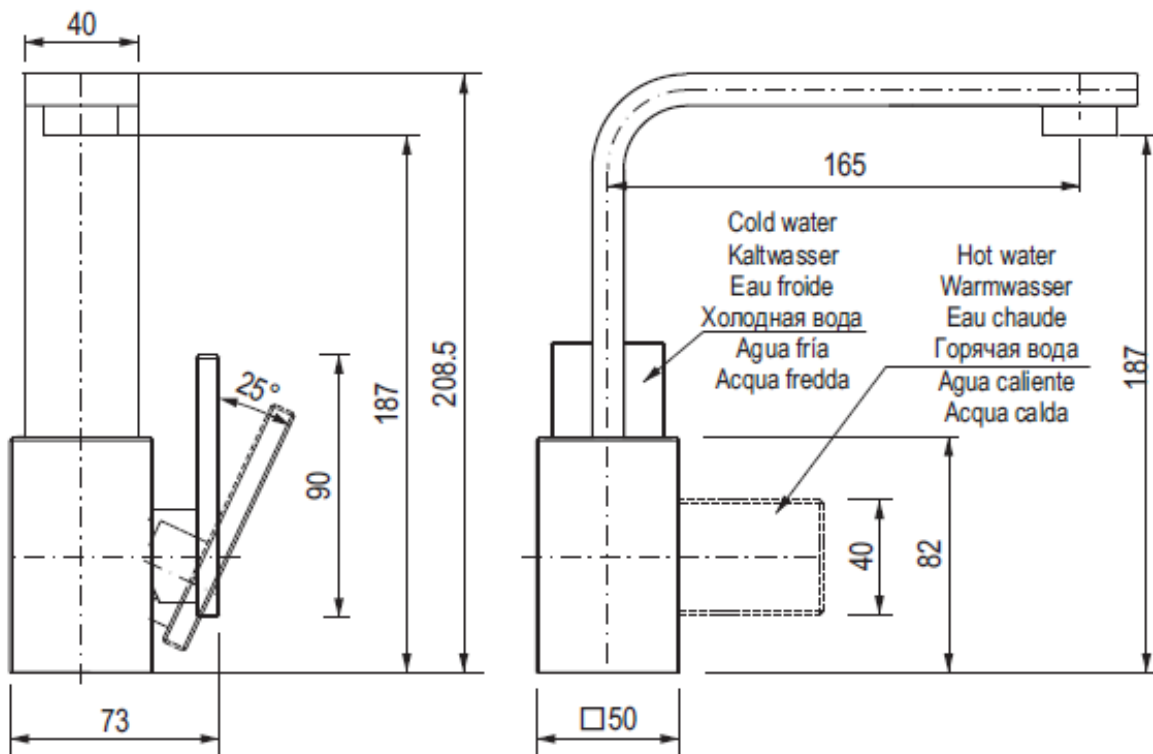

TARGA BASIN MIXER (2380001)

GRAFF®
CUTTING EDGE DESIGN

Manufactured in America

5 Year Parts & Labour Warranty*

*Extra 10 year replacement part warranty on cartridge

Proudly imported and distributed by
Gro Agencies Pty Ltd
Unit 2 / 37 Howe St, Osborne Park, WA, 6017
P 08 9446 3288 E info@groagencies.com.au W www.groagencies.com.au